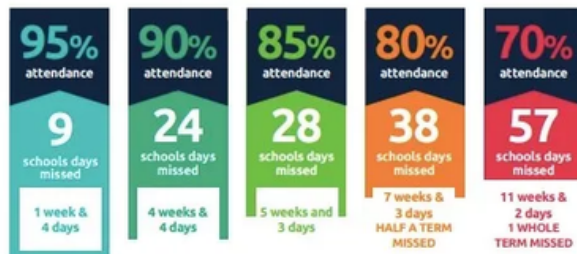

19th June
2026

MOSSFIELD

MESSENGER

Welcome!

Welcome to our weekly newspaper

Every day in school counts...

and every minute counts...

Celebrations!